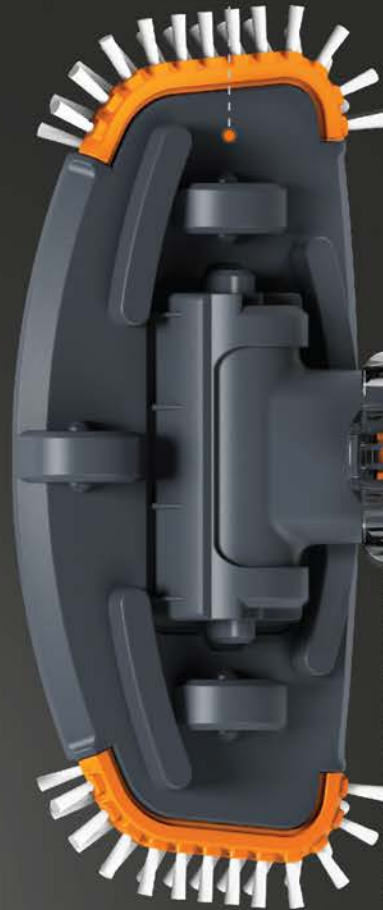

# VEKTRO® Pool Vacuum

CSV202

Ideal for cleaning medium-sized pools

Brush nozzle is ideal for spas

Removable and pivoting suction head with wheels glides easily on any pool surface

Clear clip-lock cover shows amount of debris collected

Pole connector

Use with its ergonomic handle or connect it to a standard telescopic pole (not included)

Quick water-release valve drains filtered water to facilitate cleaner retrieval from pool

Debris is collected in an easy-to-access and easy-to-empty stainless steel filter cage

**NEW**

Waterproof magnetic switch