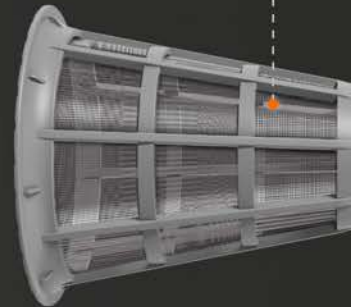

# VEKTRO® Pool Vacuum

CSV202

Ideal for cleaning medium-sized pools

Brush nozzle is ideal for spas

Removable and pivoting suction head with wheels glides easily on any pool surface

Clear clip-lock cover shows amount of debris collected

Pole connector

Use with its ergonomic handle or connect it to a standard telescopic pole (not included)

Quick water-release valve drains filtered water to facilitate cleaner retrieval from pool

Debris is collected in an easy-to-access and easy-to-empty stainless steel filter cage