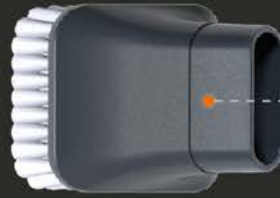

# VEKTRO® Pool Vacuum

CSV202

Ideal for cleaning medium-sized pools

Brush nozzle is ideal for spas

Removable and pivoting suction head with wheels glides easily on any pool surface

Clear clip-lock cover shows amount of debris collected

Pole connector

Use with its ergonomic handle or connect it to a standard telescopic pole (not included)

Quick water-release valve drains filtered water to facilitate cleaner retrieval from pool

Debris is collected in an easy-to-access and easy-to-empty stainless steel filter cage